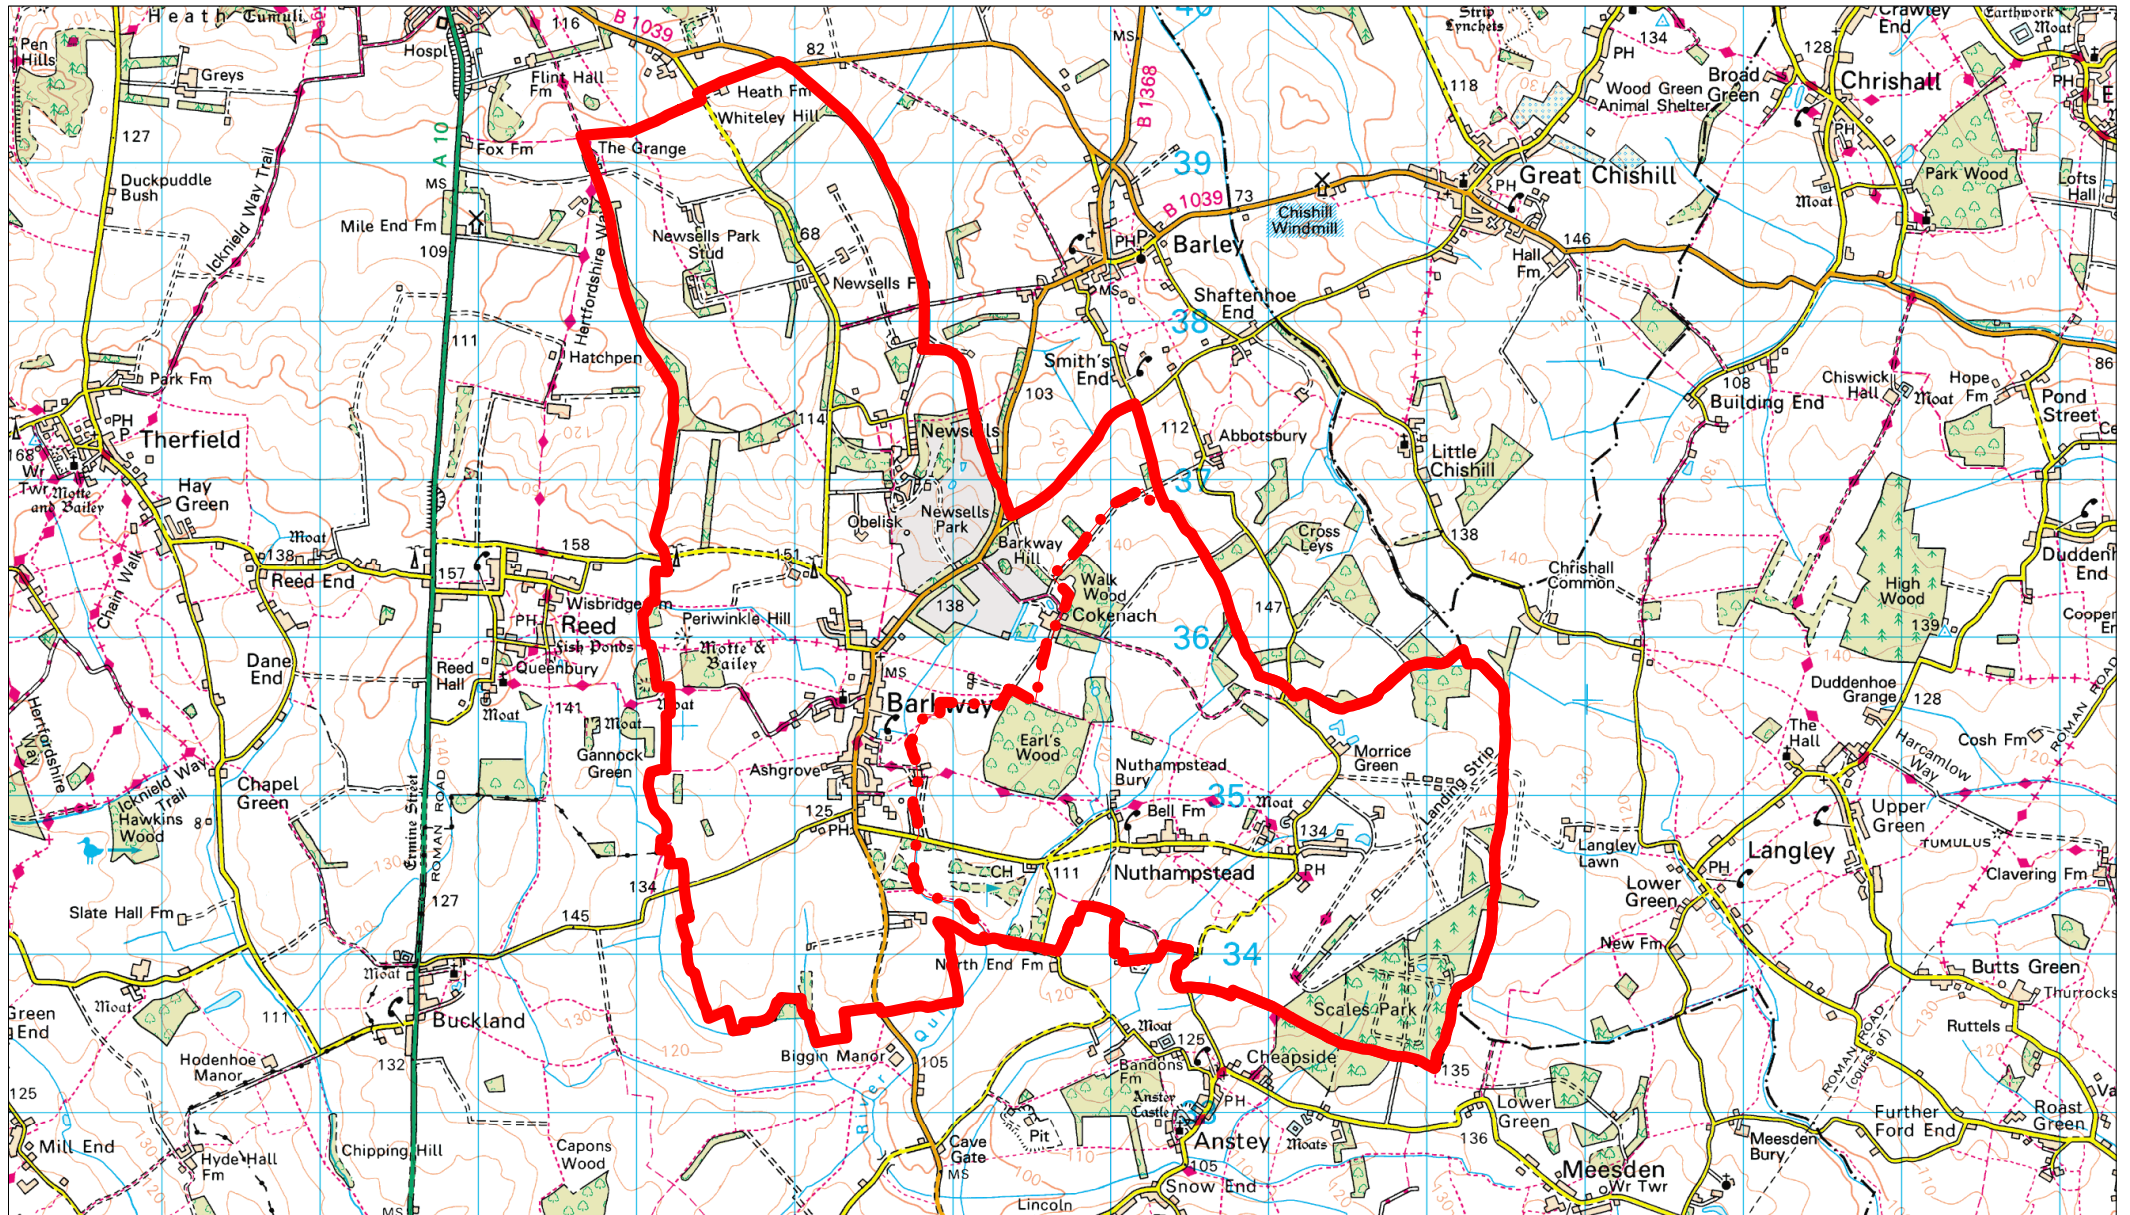

Barkway and Nuthampstead Joint Neighbourhood Plan Area - Designated August 2014

Scale: 1:50000  
Date: 28.08.14